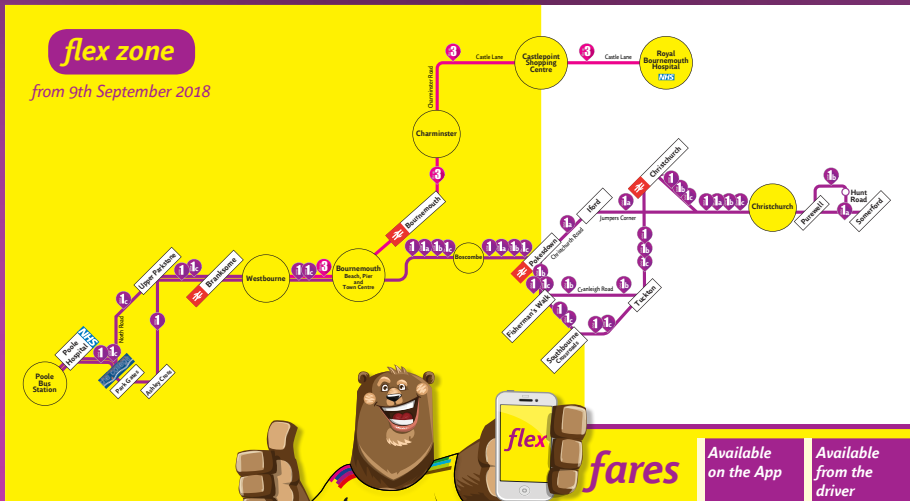

# flex

**NEW  
TICKET**

Available now on our app

YB Move

From the driver

[yellowbuses.co.uk/flex](http://yellowbuses.co.uk/flex)

	flex fares	Available on the App	Available from the driver
1 Day flex		Not Available	£3.70
7 Day flex		£13.00	£13.00
30 Day flex		£49.00	£49.00
Day Group flex		£10.50	£10.50